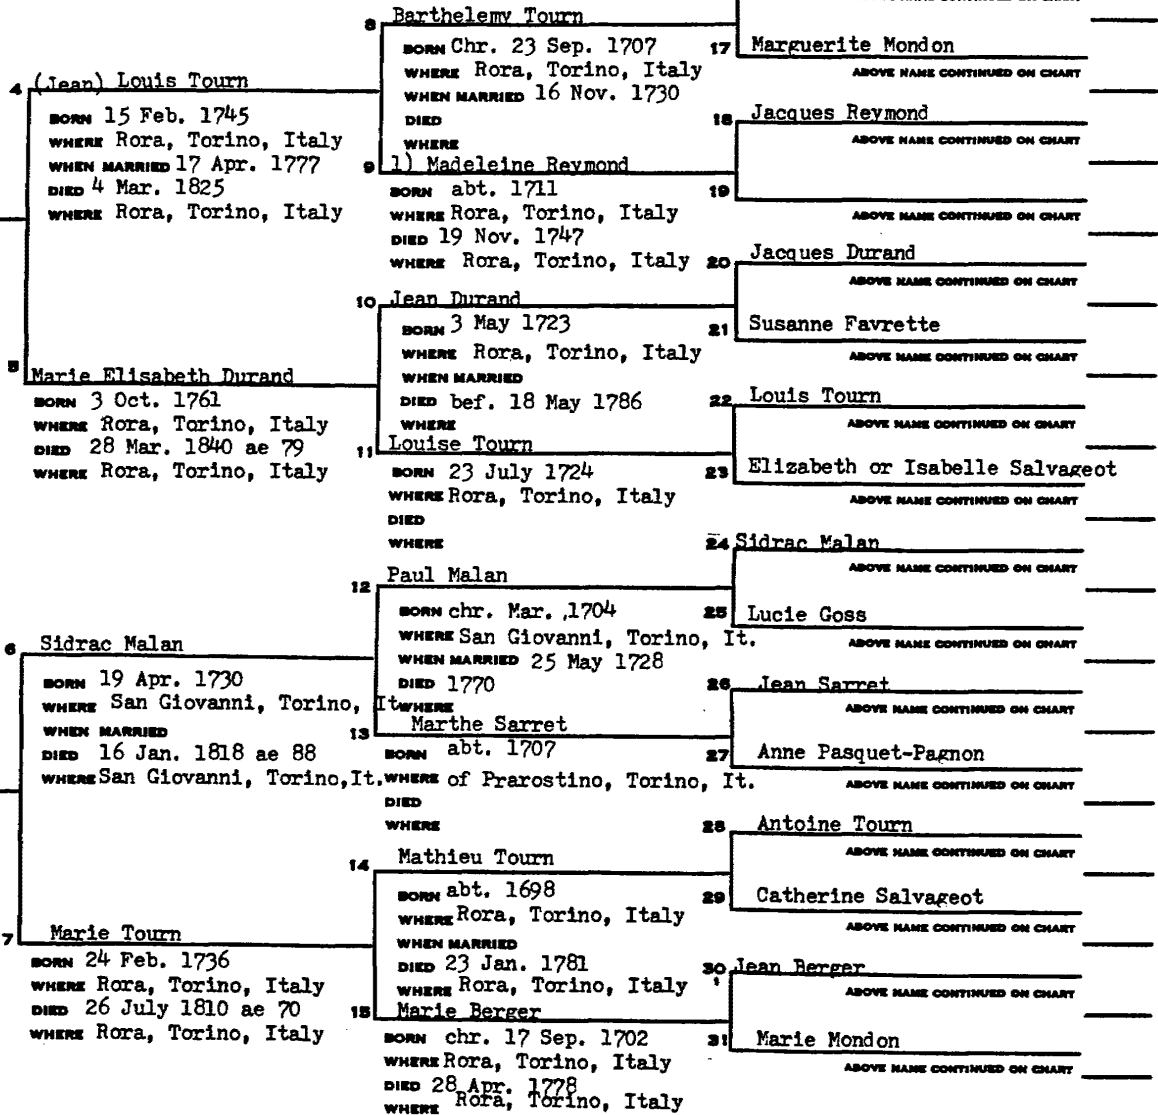

PEDIGREE CHART

16 Barthelemy Tourn CHART NO. _____

DATE _____

NAME OF PERSON SUBMITTING CHART _____

STREET ADDRESS _____

CITY _____ STATE _____

NO. 1 ON THIS CHART IS THE SAME PERSON AS NO. _____

ON CHART NO. _____

(Jean) Barthelemy Tourn

BORN 5 Dec. 1781
WHERE Rora, Torino, Italy
WHEN MARRIED 20 Apr. 1799
DIED 25 Oct. 1819
WHERE Rora, Torino, Italy

Marie Marthe Malan
BORN 17 Jan. 1762
WHERE Rora, Torino, Italy
DIED Oct. 1839
WHERE Rora, Torino, Italy

GIVE HERE NAME OF RECORD OR BOOK WHERE THIS INFORMATION WAS OBTAINED. REFER TO NAMES BY NUMBER.

-45-